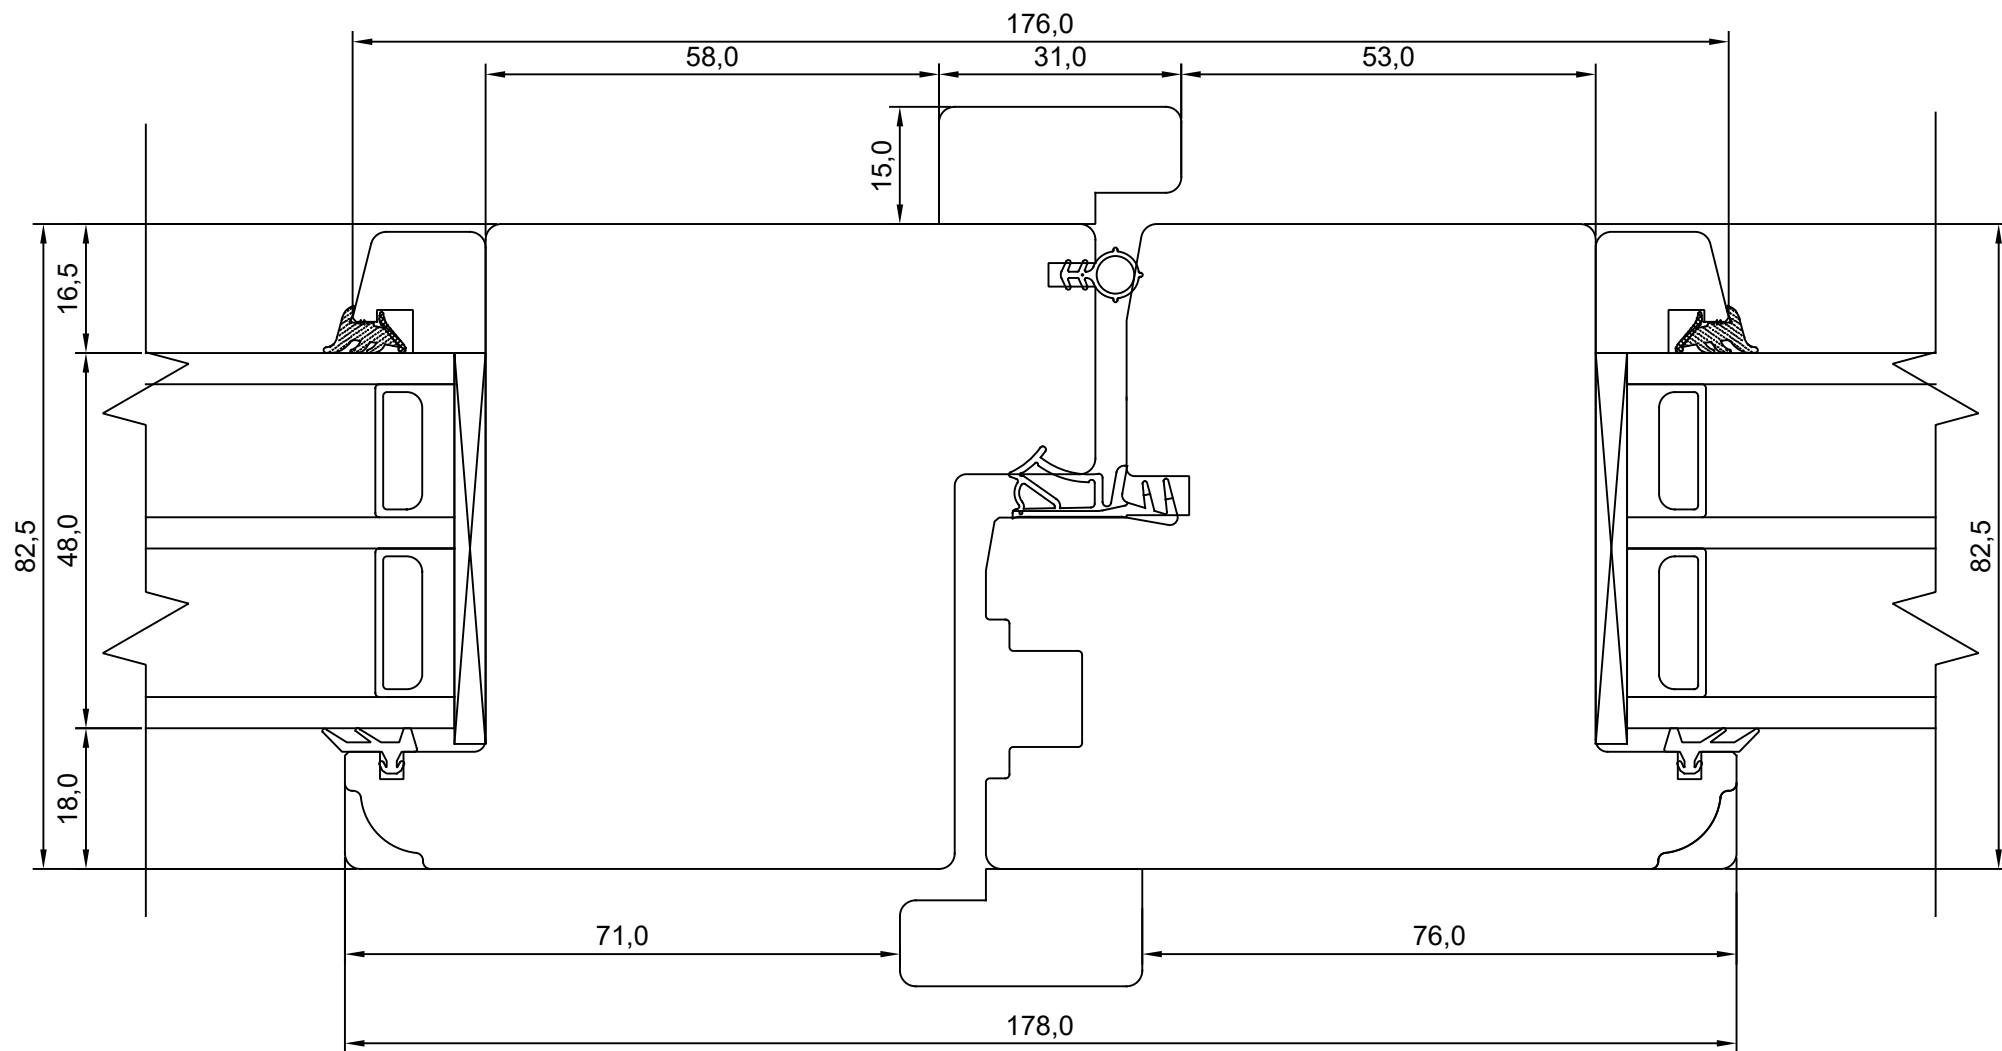

REVISION C:

Manufacturer has the right to make improvements

TOOTMINE.	
Viking Window AS	
Mäo, Järvamaa 72751 tlf.372 38 53 007.	
KUUPÄEV: 18.08.18	VJ.
REVISION A: 5.10.18	VJ.
REVISION B:	
REVISION C:	

SW17 INWARD OPENING PROFILE DOOR 2-LEAF DOOR – MIDDLE JUNCTION	