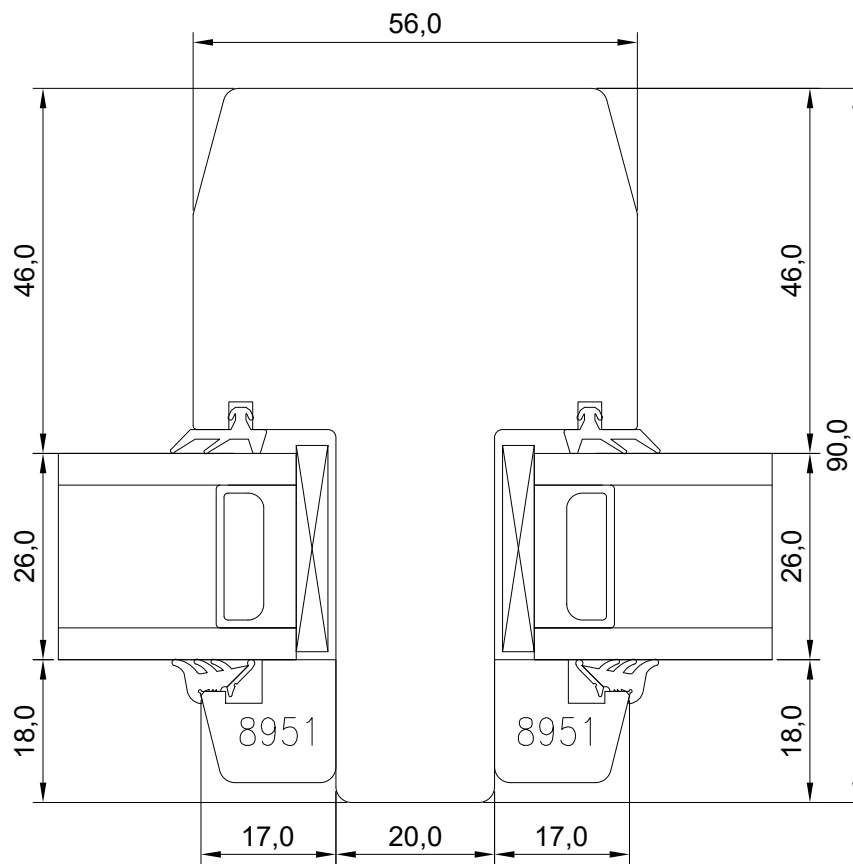

Mäo, J ärvamaa 72751
Tel. 384 8900
E-post: viking@viking.ee
www.viking.ee

DK22 2-GLAZED WOODEN WINDOW 56 mm VERTICAL GLAZING BEAD

JOONISE NR:

DK22.2.2.21

KUUPÄEV:	27.09.22	VJ
VERSIOON A:		
VERSIOON B:		

MÕÕTKAVA:	1:1
TOOTJA JÄTAB ENDALE ÕIGUSE TEHA MUUDATUSI!