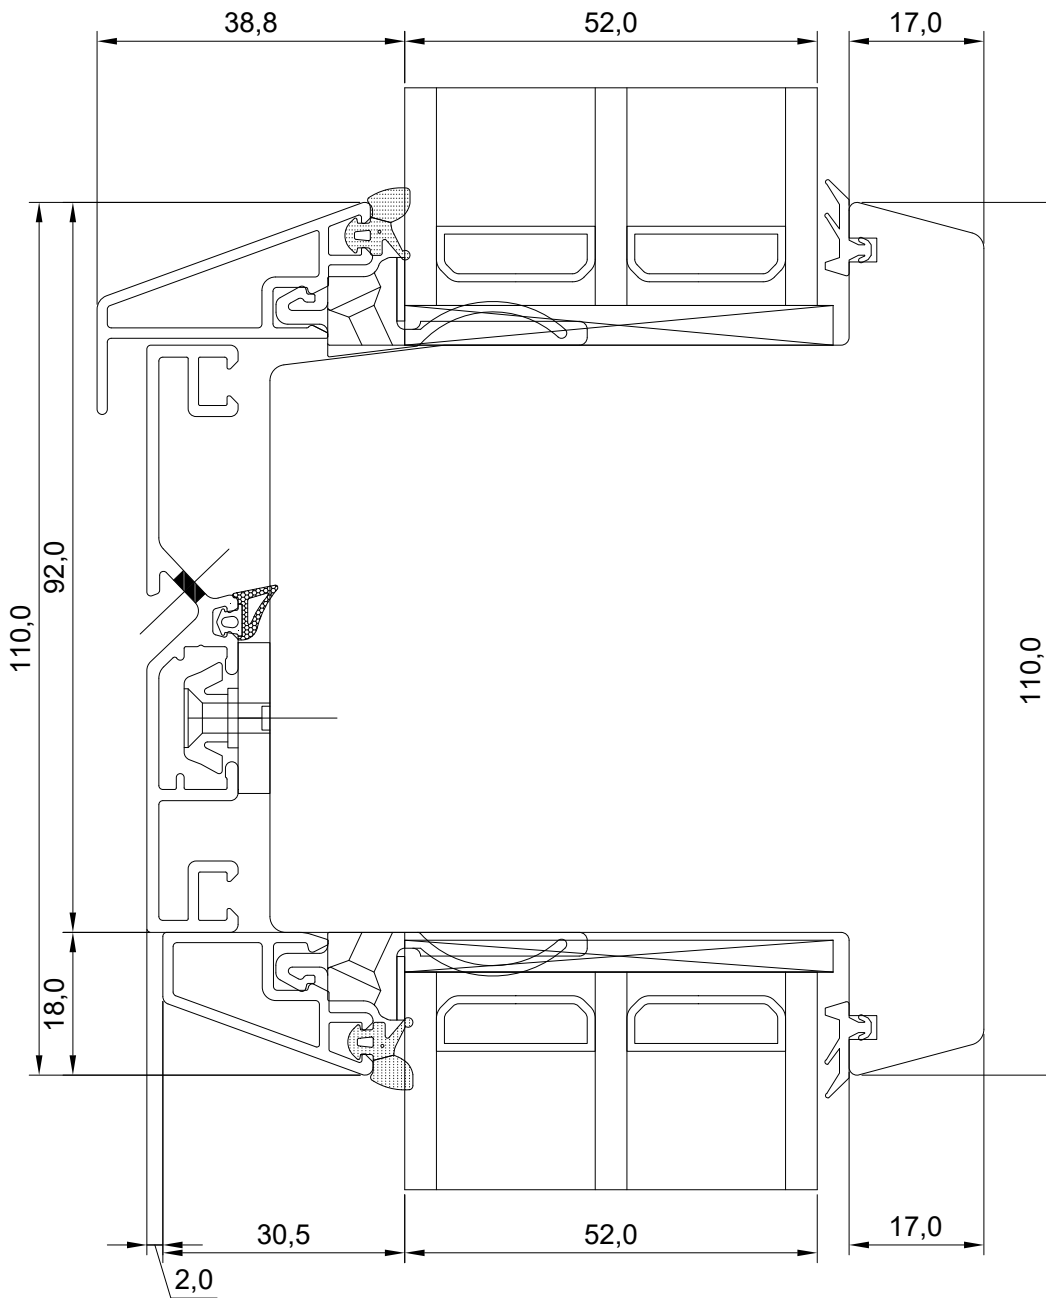

Mäo, Järvamaa 72751
Tel. 384 8900
E-post: viking@viking.ee
www.viking.ee

DK22 ALUCLAD WINDOW TRANSOM (FIXED LIGHT WINDOW)

JOONISE NR:
DK22PA.2.10

KUUPÄEV:	30.11.21	VJ
VERSION A:	06.05.22	VJ
VERSION B:		

MÕÕTKAVA: 1:1
TOOTJA JÄTAB ENDALE
ÕIGUSE TEHA MUUDATUSI!